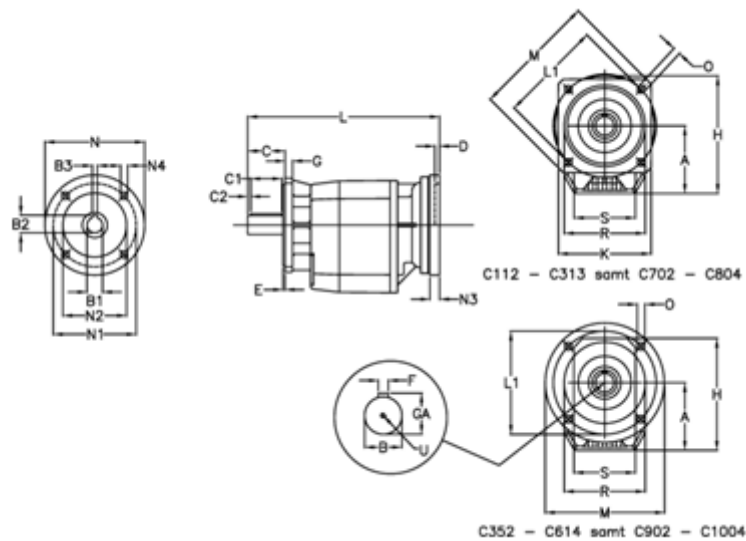

Article number: 40600807692445

Description: Helical gearbox
C803F-76,9-P112B5

Measures

A = 247.0	D = 4.5	L1 = 350	R = 320
B = 80	E = 5	M = 400	S = 300
B1 = 28	F = 22	N = 250	U = M20x42
B2 = 31.3	G = 20	N1 = 215	
B3 = 8	GA = 85.0	N2 = 180	
C = 140	H = 422.0	N3 = 0	
C1 = 110	K = 350	N4 = M12x16	
C2 = 15	L = 543.0	O = 18.0	